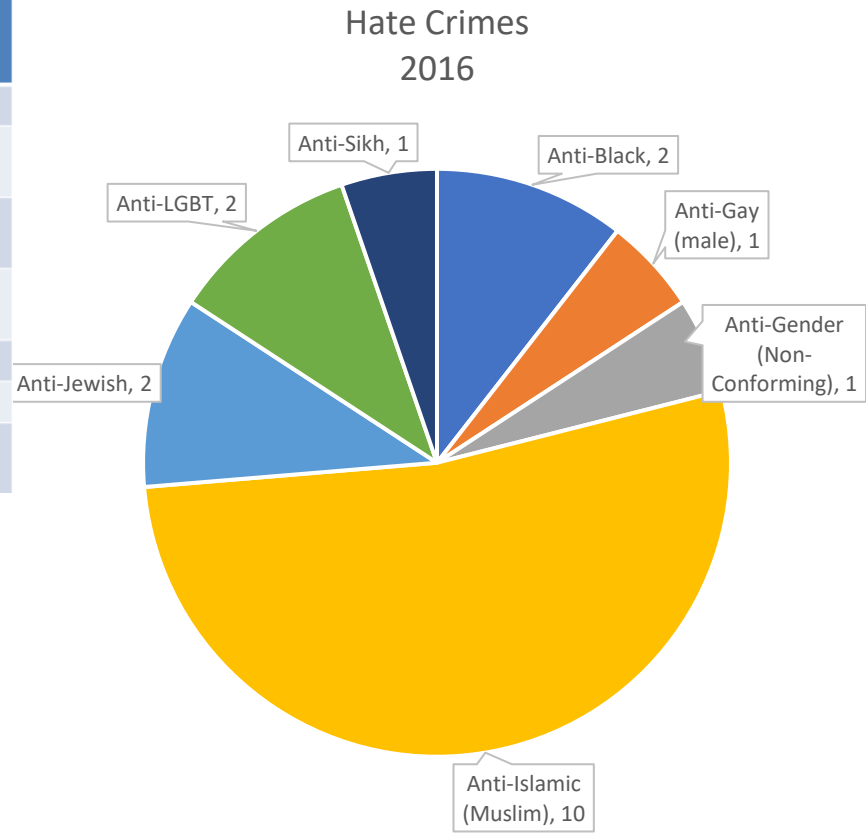

Hate Crimes and Bias Incidents 2016

2016	Intimidation	Vandalism	Non-Criminal Incident	Assault	Robbery	Total
Anti-Black	1	1	1			3
Anti-Gay (male)	1					1
Anti-Gender (non-conform)		1				1
Anti-Islamic (Muslim)	3	6		1		10
Anti-Jewish		2				2
Anti-LGBT		2				2
Anti-Sikh	1					1

Non-Criminal Bias Incidents 2016