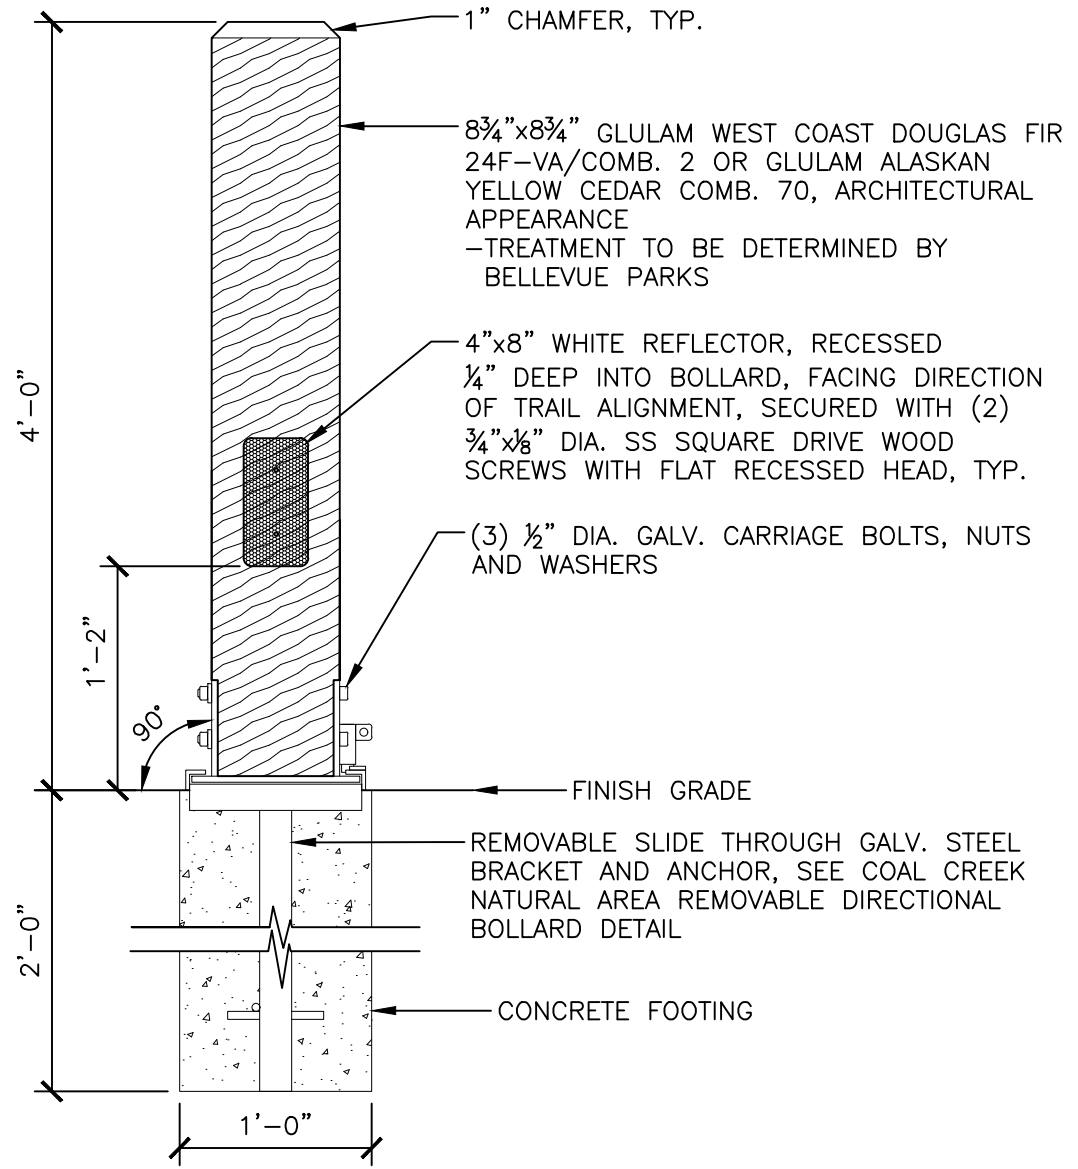

SIDE VIEW

FRONT VIEW

City of
Bellevue

TITLE:

COAL CREEK NATURAL AREA - TRAIL - BOLLARD -
WOOD - REMOVABLE

DRAWING #:	PK-CC-12
SCALE:	N.T.S.
REVISION DATE:	12-2018
DEPARTMENT:	PARKS