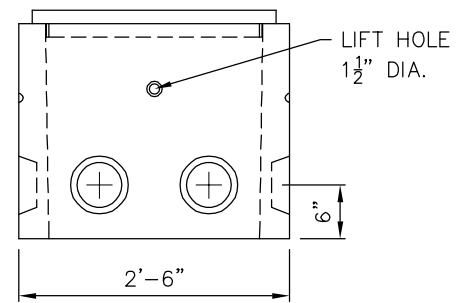

NON-SLIP SURFACE
GALVANIZED STEEL PLATE
W/ BOLT-DOWN LOCKING

NON-SLIP SURFACE
GALVANIZED STEEL PLATE
W/ BOLT-DOWN LOCKING.
LABEL "COB COMM" OR
"SWF COMM"

PLAN VIEW
COVER NOT SHOWN

PLAN VIEW
SHOWN WITH COVER

FRONT VIEW

SIDE VIEW

LARGE COMMUNICATION JUNCTION BOX DETAIL

DRAWING NUMBER	SL-181-1
SCALE	NONE
REVISION DATE	12/22
DEPARTMENT	TRANS