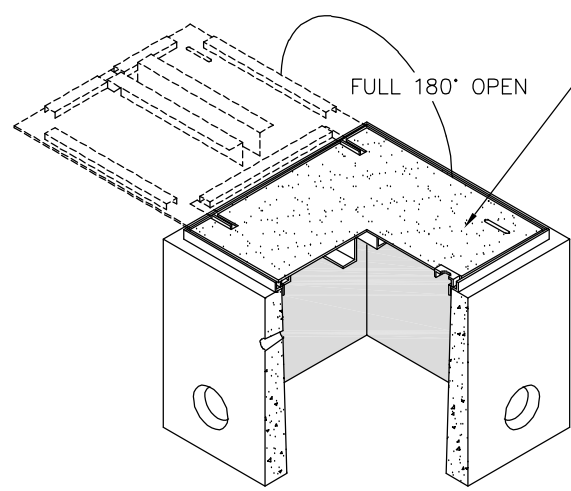

NON-SLIP SURFACE
GALVANIZED STEEL PLATE
W/ BOLT-DOWN LOCKING

NON-SLIP SURFACE
GALVANIZED STEEL PLATE
W/ BOLT-DOWN LOCKING.
LABEL "COB COMM" OR
"SWF COMM"

PLAN VIEW
COVER NOT SHOWN

PLAN VIEW
SHOWN WITH COVER

FRONT VIEW

SIDE VIEW

LARGE COMMUNICATION JUNCTION BOX DETAIL

DRAWING NUMBER	SL-181-1
SCALE	NONE
REVISION DATE	12/22
DEPARTMENT	TRANS