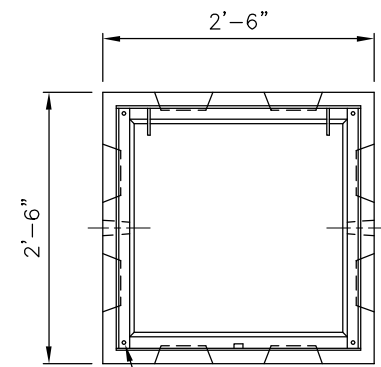

NON-SLIP SURFACE
GALVANIZED STEEL PLATE
W/ BOLT-DOWN LOCKING

NON-SLIP SURFACE
GALVANIZED STEEL PLATE
W/ BOLT-DOWN LOCKING.
LABEL "COB COMM" OR
"SWF COMM"

PLAN VIEW
COVER NOT SHOWN

PLAN VIEW
SHOWN WITH COVER

FRONT VIEW

SIDE VIEW

LARGE COMMUNICATION JUNCTION BOX DETAIL

DRAWING NUMBER	SL-181-1
SCALE	NONE
REVISION DATE	12/22
DEPARTMENT	TRANS