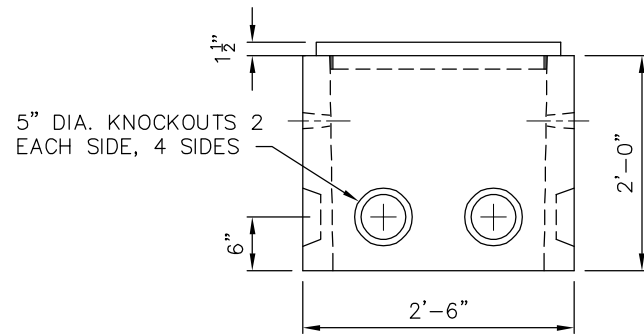

NON-SLIP SURFACE
GALVANIZED STEEL PLATE
W/ BOLT-DOWN LOCKING

NON-SLIP SURFACE
GALVANIZED STEEL PLATE
W/ BOLT-DOWN LOCKING.
LABEL "COB COMM" OR
"SWF COMM"

PLAN VIEW
COVER NOT SHOWN

PLAN VIEW
SHOWN WITH COVER

FRONT VIEW

SIDE VIEW

LARGE COMMUNICATION JUNCTION BOX DETAIL

DRAWING NUMBER	SL-181-1
SCALE	NONE
REVISION DATE	12/22
DEPARTMENT	TRANS