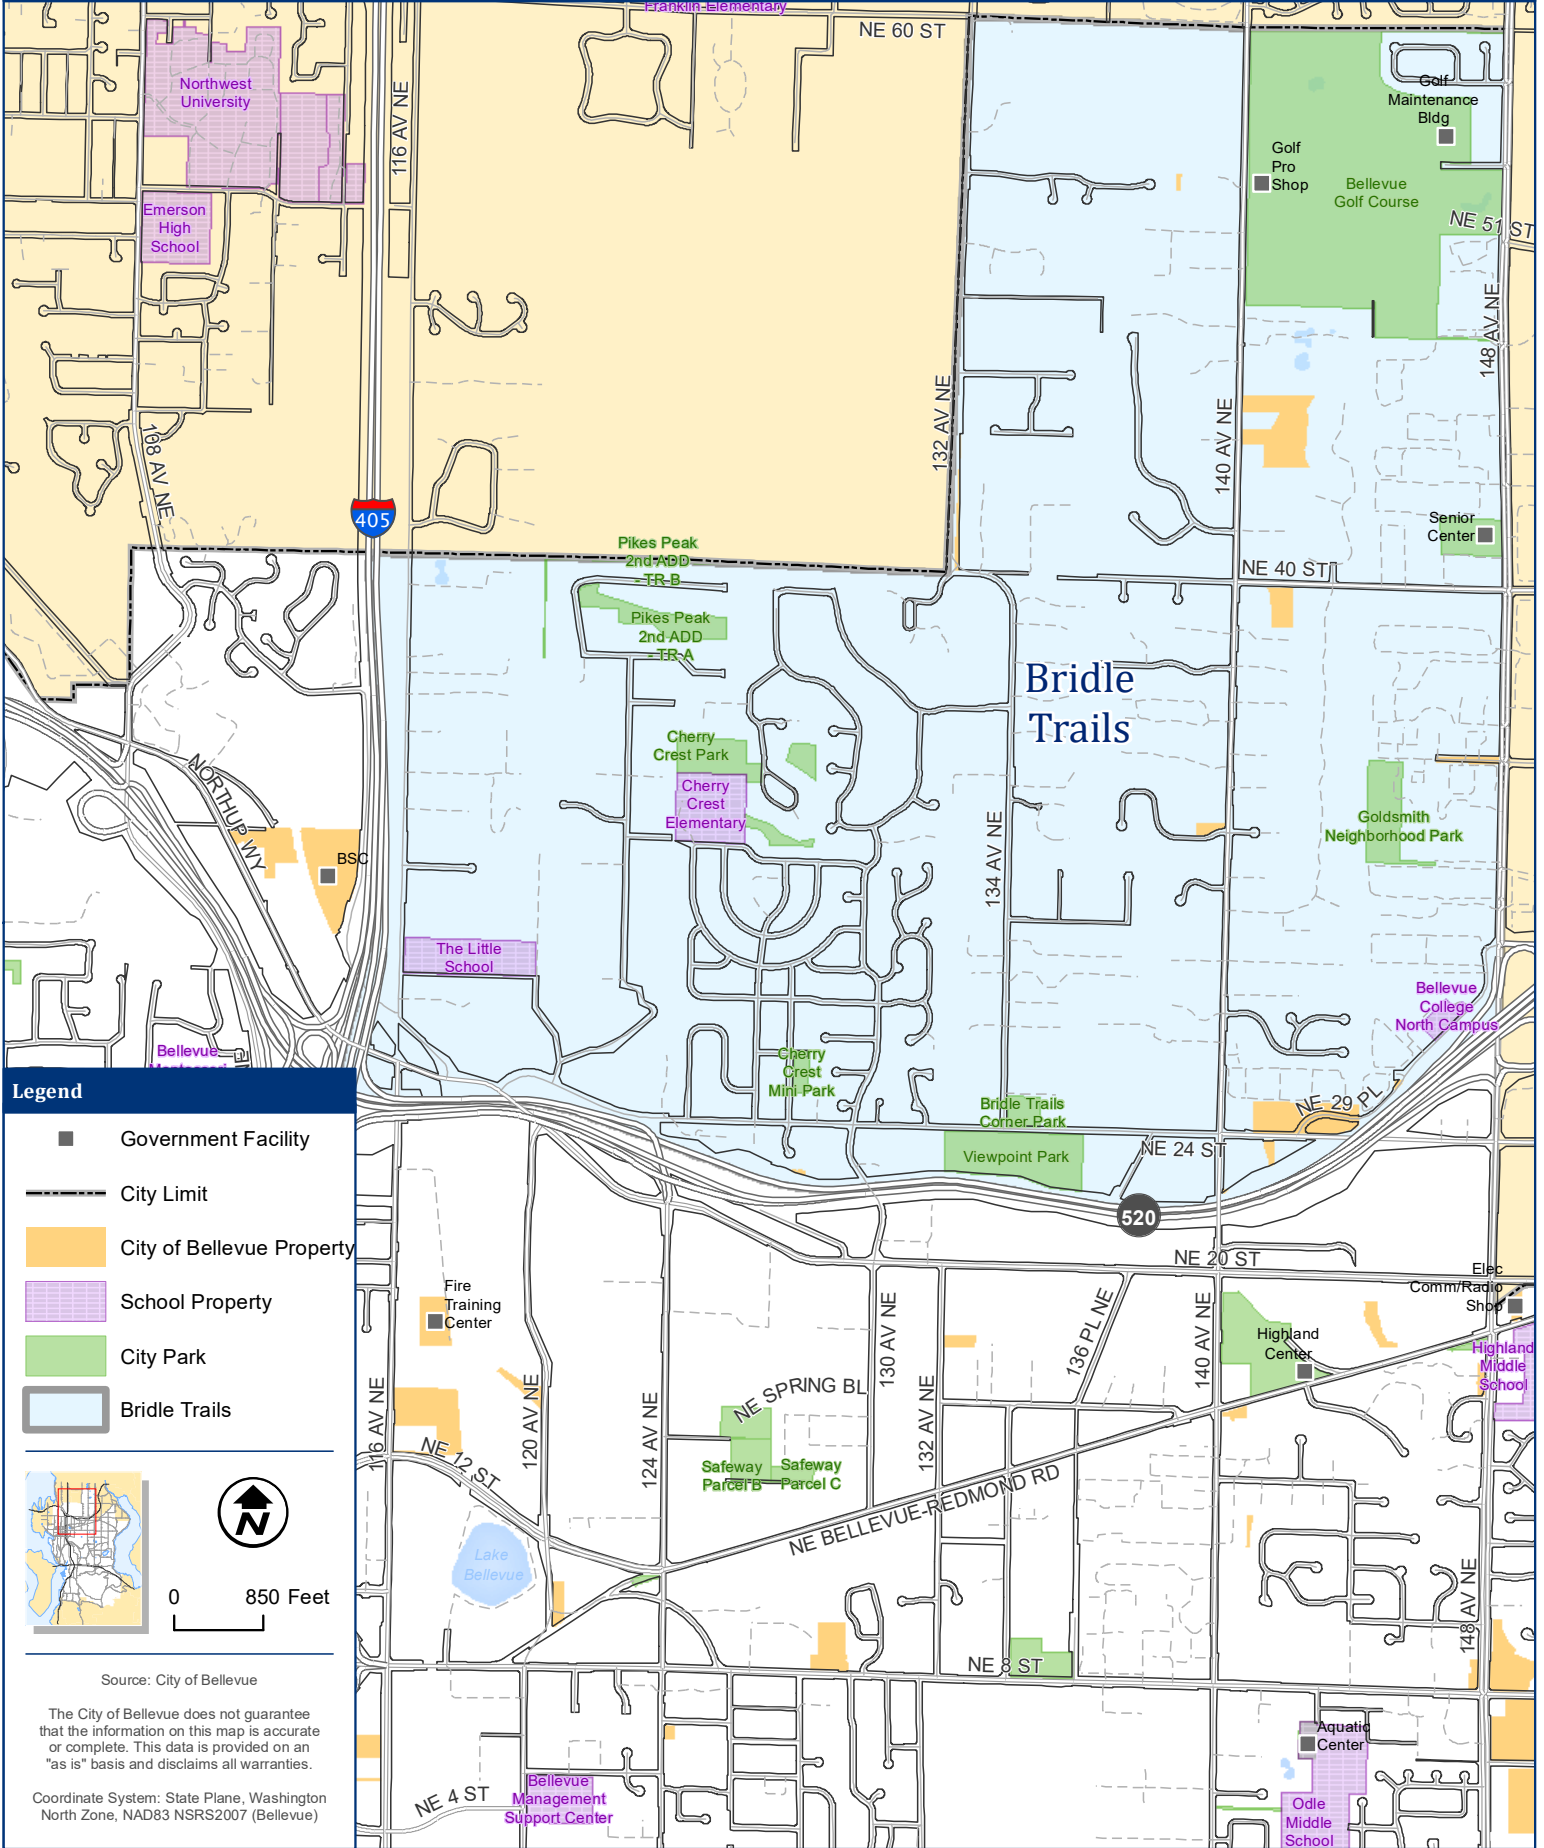

Bridle Trails

Neighborhood Area

Legend

- Government Facility
- City Limit
- City of Bellevue Property
- School Property
- City Park
- Bridle Trails

0 850 Feet

Source: City of Bellevue

The City of Bellevue does not guarantee that the information on this map is accurate or complete. This data is provided on an "as is" basis and disclaims all warranties.

Coordinate System: State Plane, Washington North Zone, NAD83 NRS2007 (Bellevue)