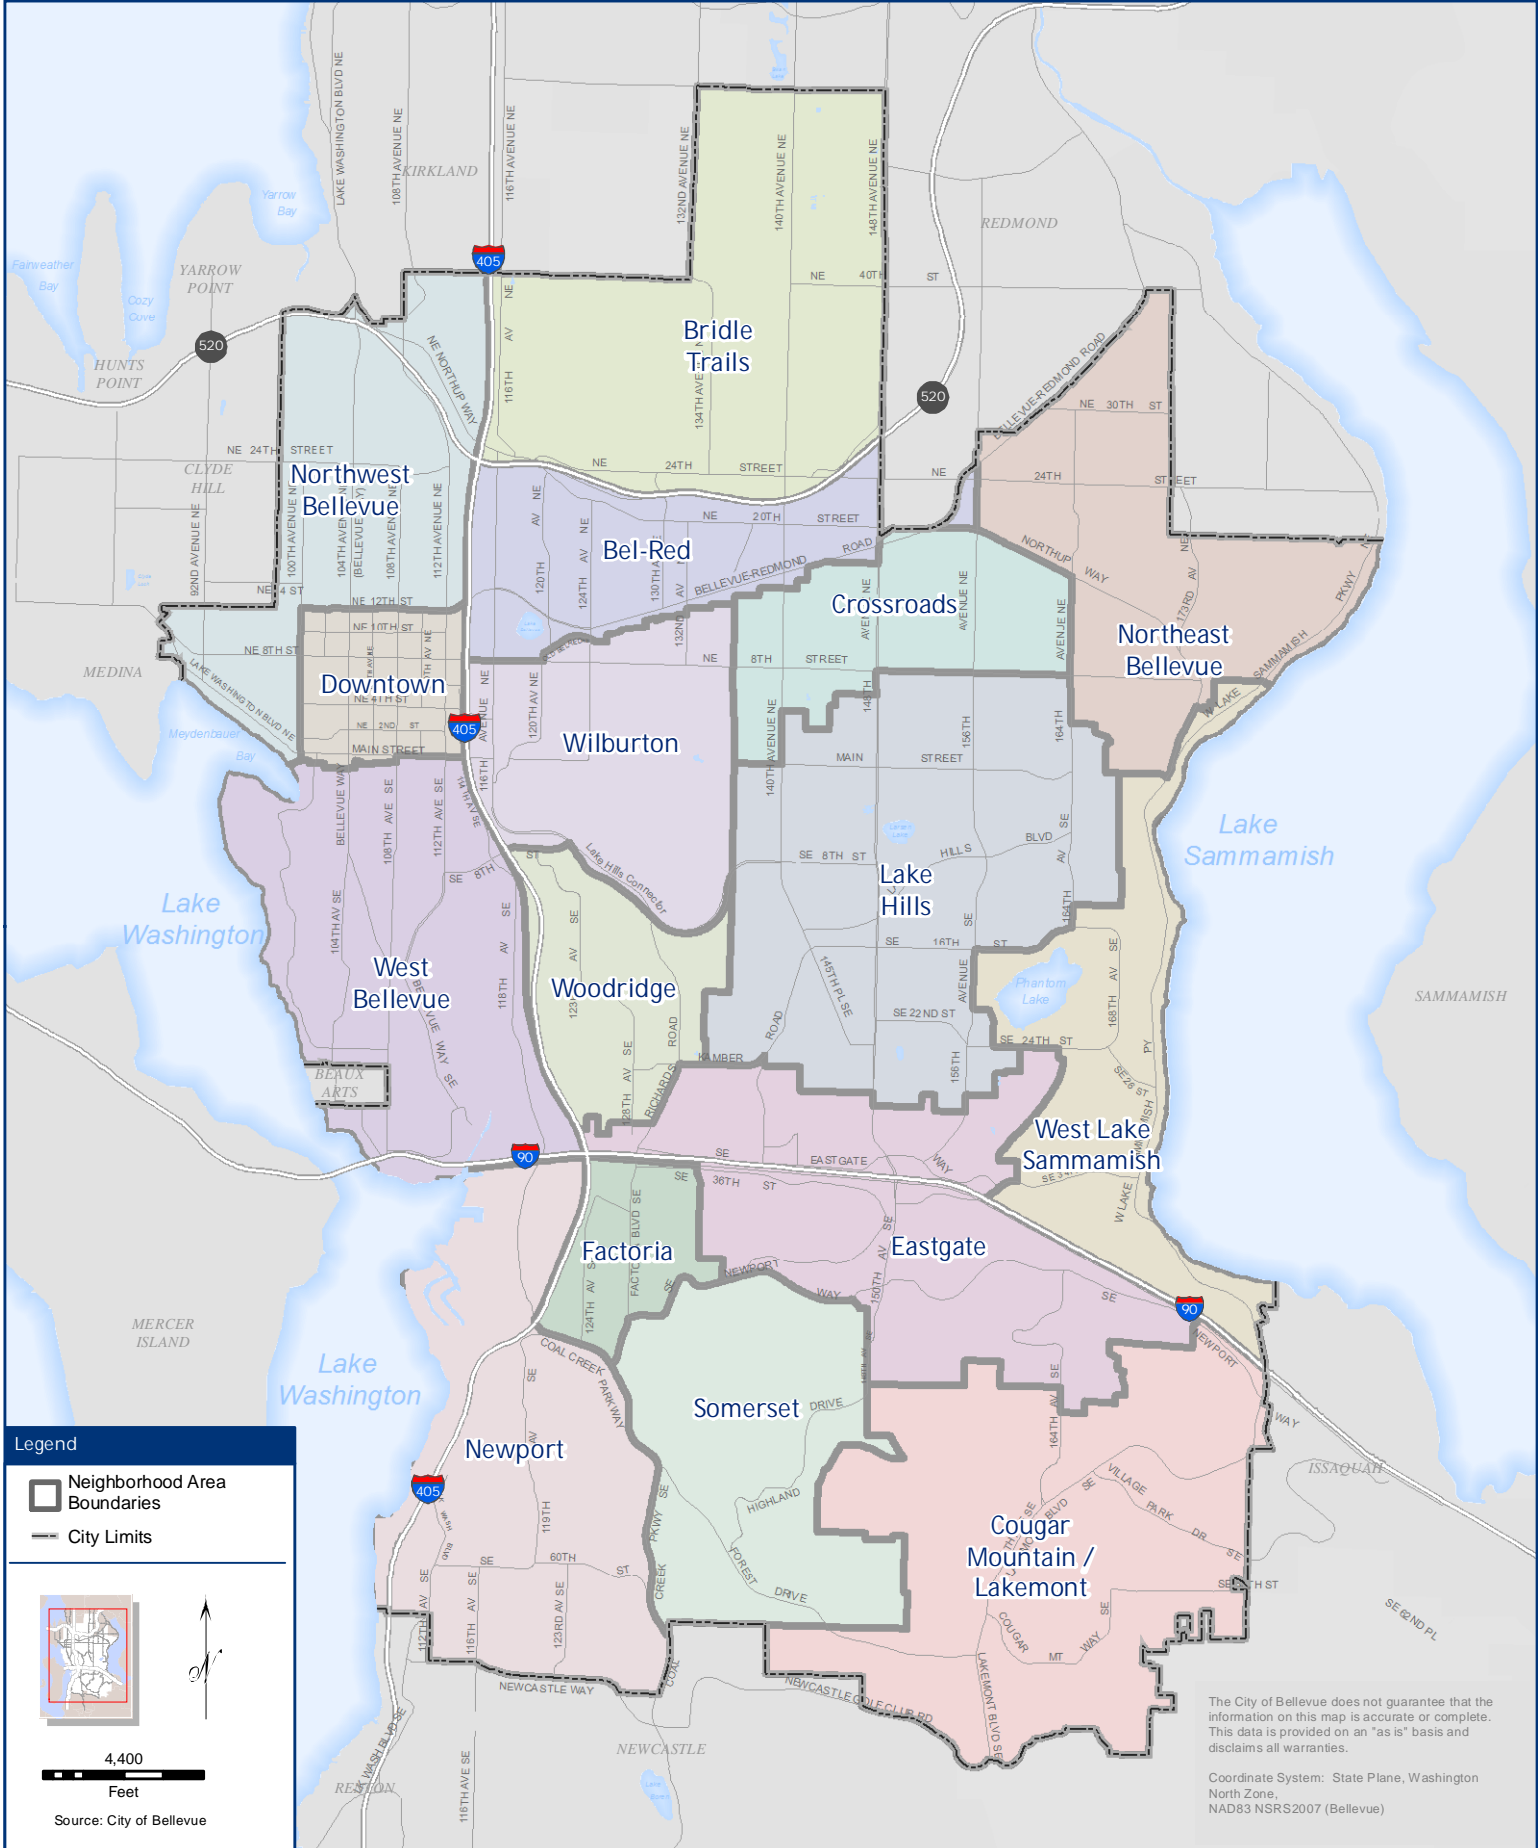

Neighborhood Areas

Legend

- Neighborhood Area Boundaries
- City Limits

4,400 Feet

Source: City of Bellevue

The City of Bellevue does not guarantee that the information on this map is accurate or complete. This data is provided on an "as is" basis and disclaims all warranties.

Coordinate System: State Plane, Washington North Zone, NAD83 NSRS2007 (Bellevue)