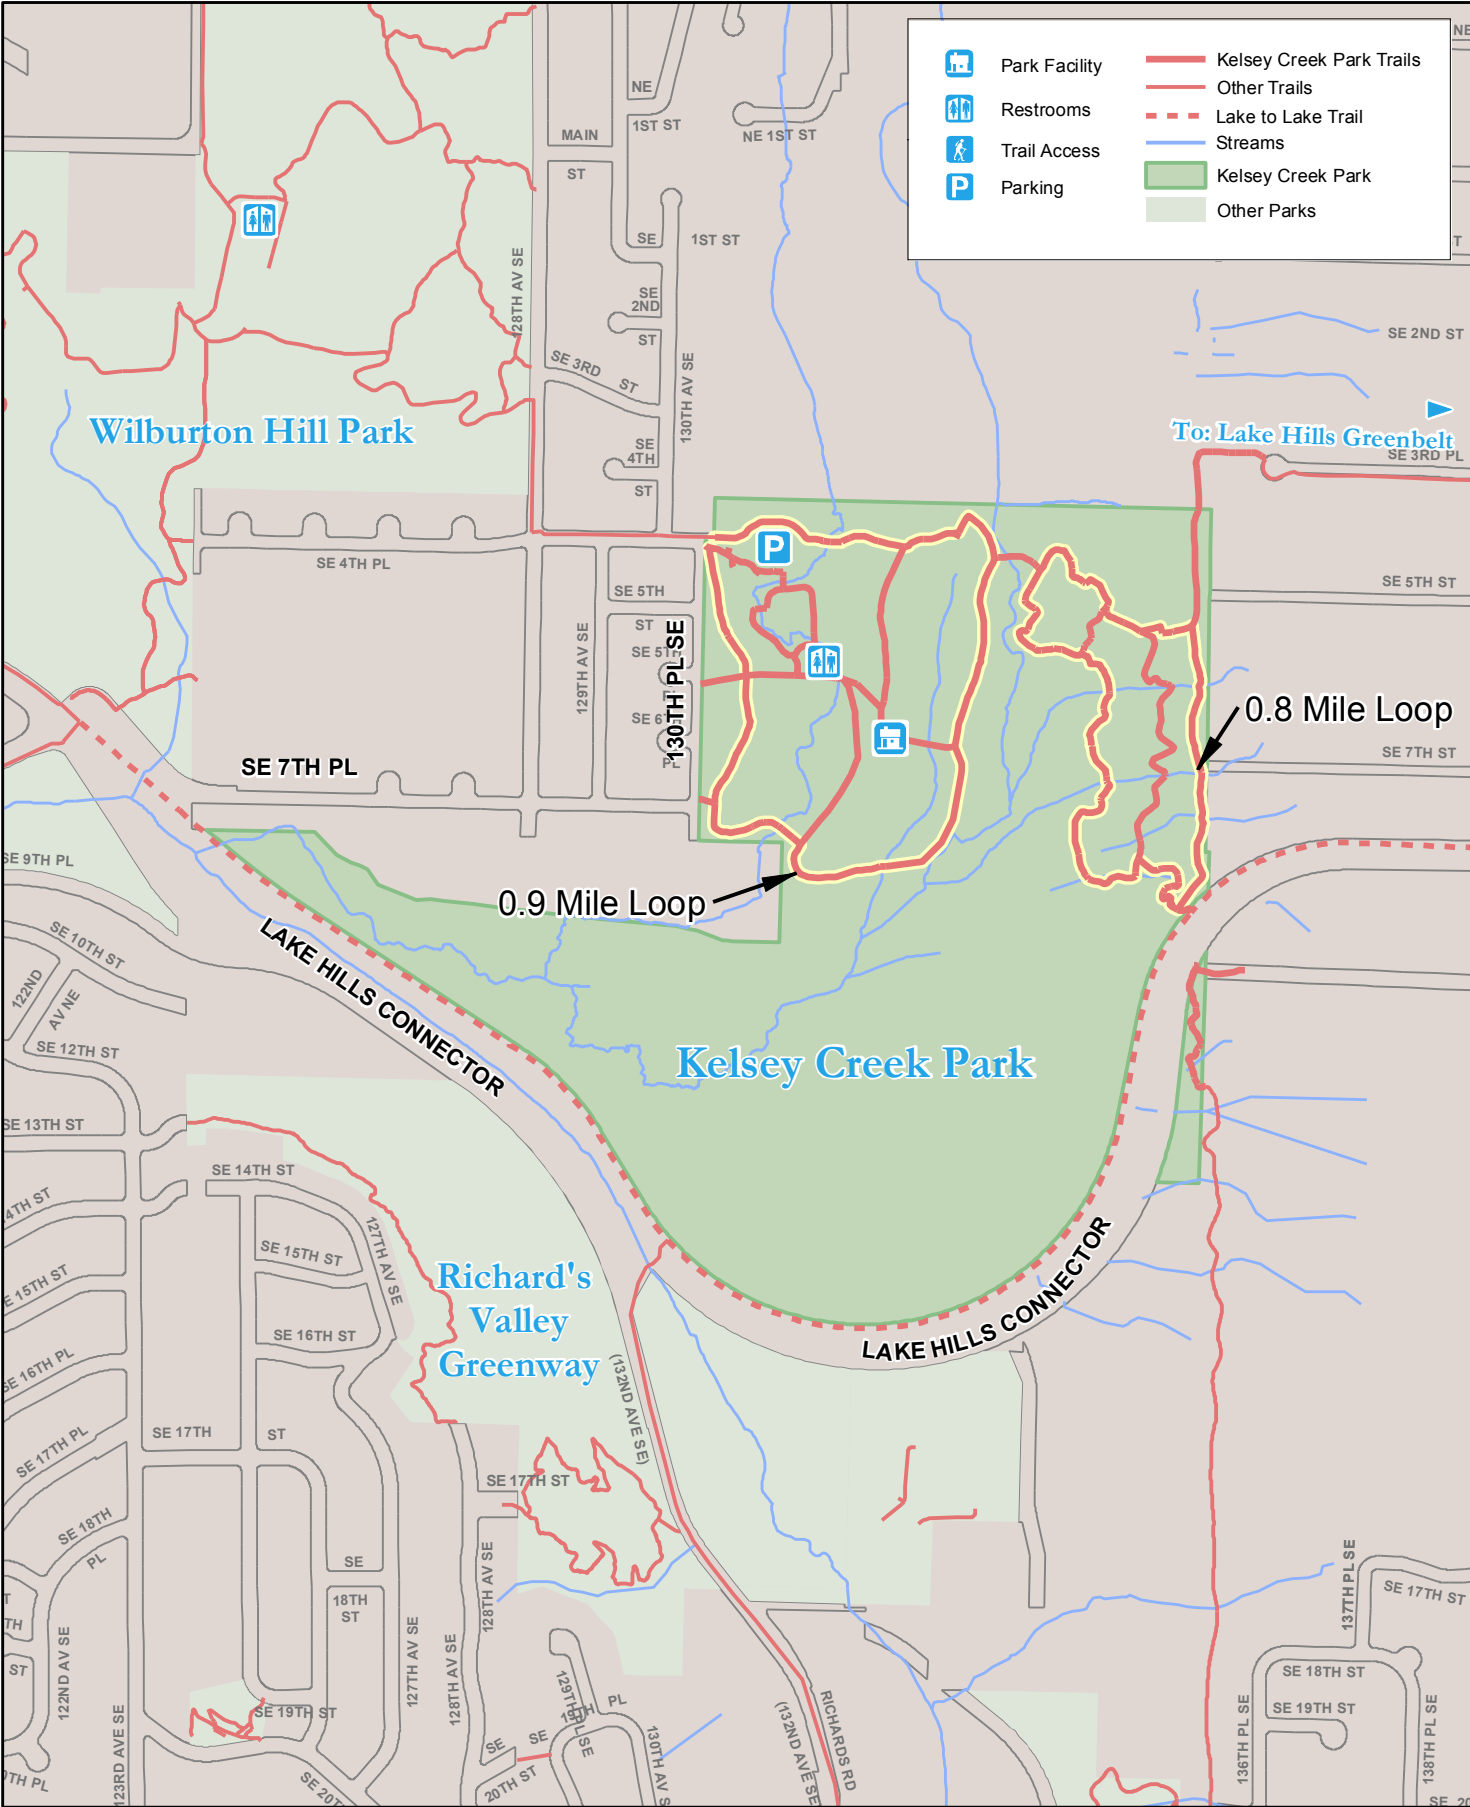

Kelsey Creek Park

	Park Facility		Kelsey Creek Park Trails
	Restrooms		Other Trails
	Trail Access		Lake to Lake Trail
	Parking		Streams
			Kelsey Creek Park
			Other Parks

To: Lake Hills Greenbelt

0.9 Mile Loop

0.8 Mile Loop

= 0.1 miles